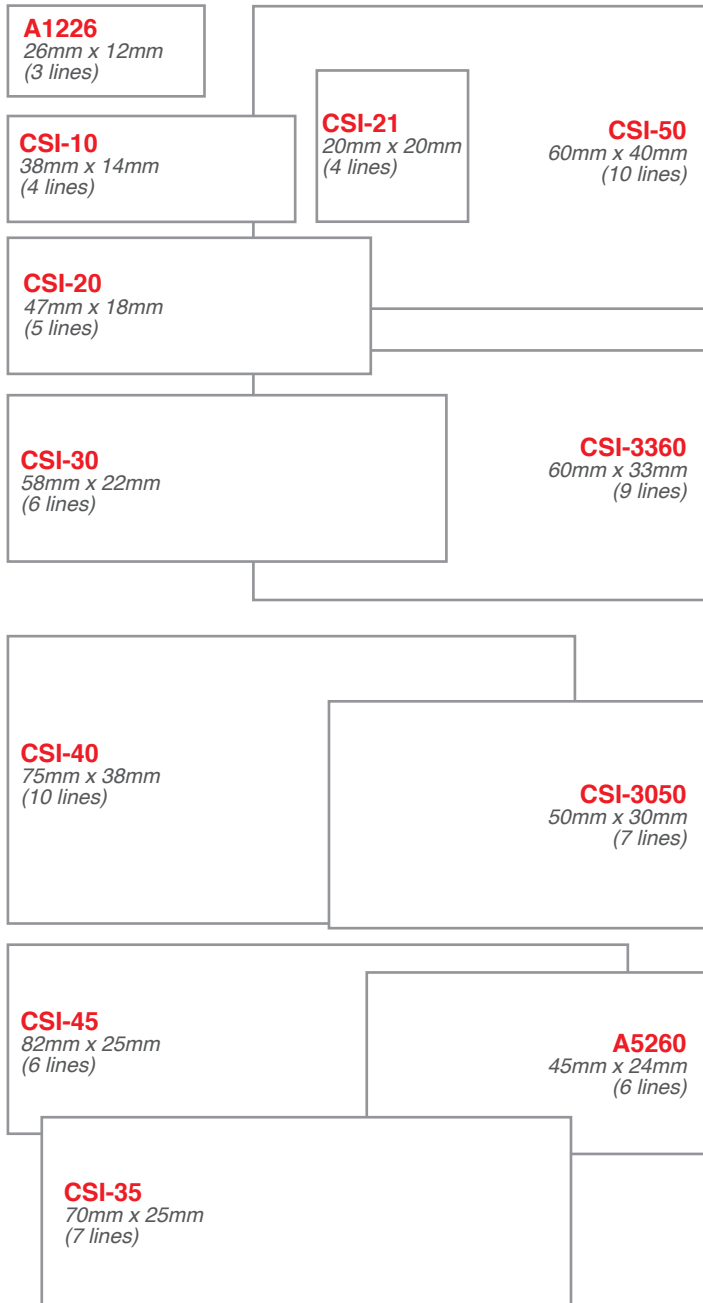

CHAMPION

SELF INKER

R SERIES

STELA IN CONSTRUCTION