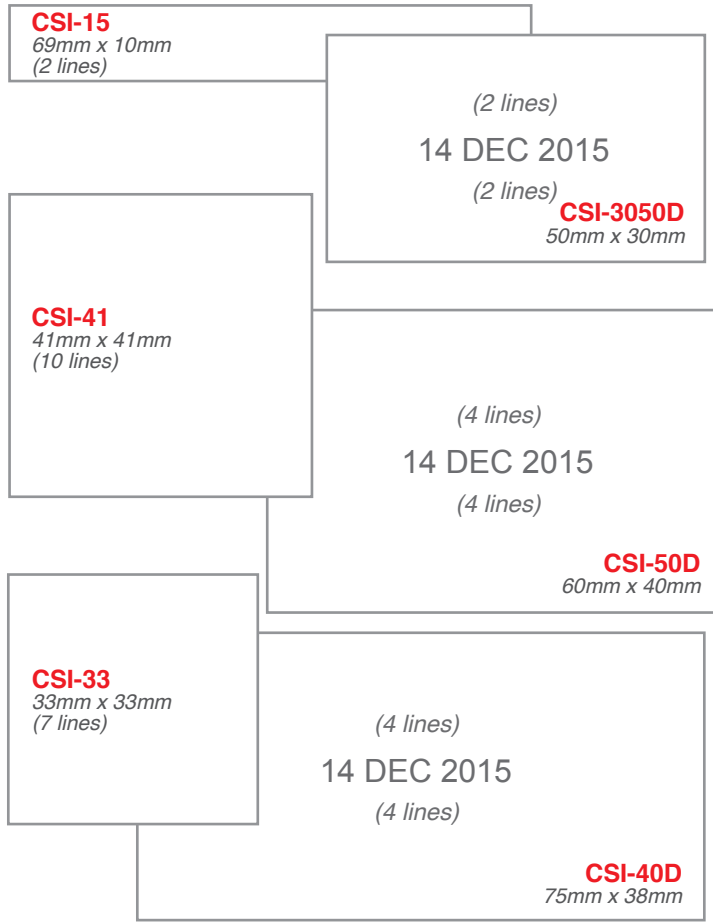

CHAMPION

SELF INKER

R SERIES

STELA IN CONSTRUCTION